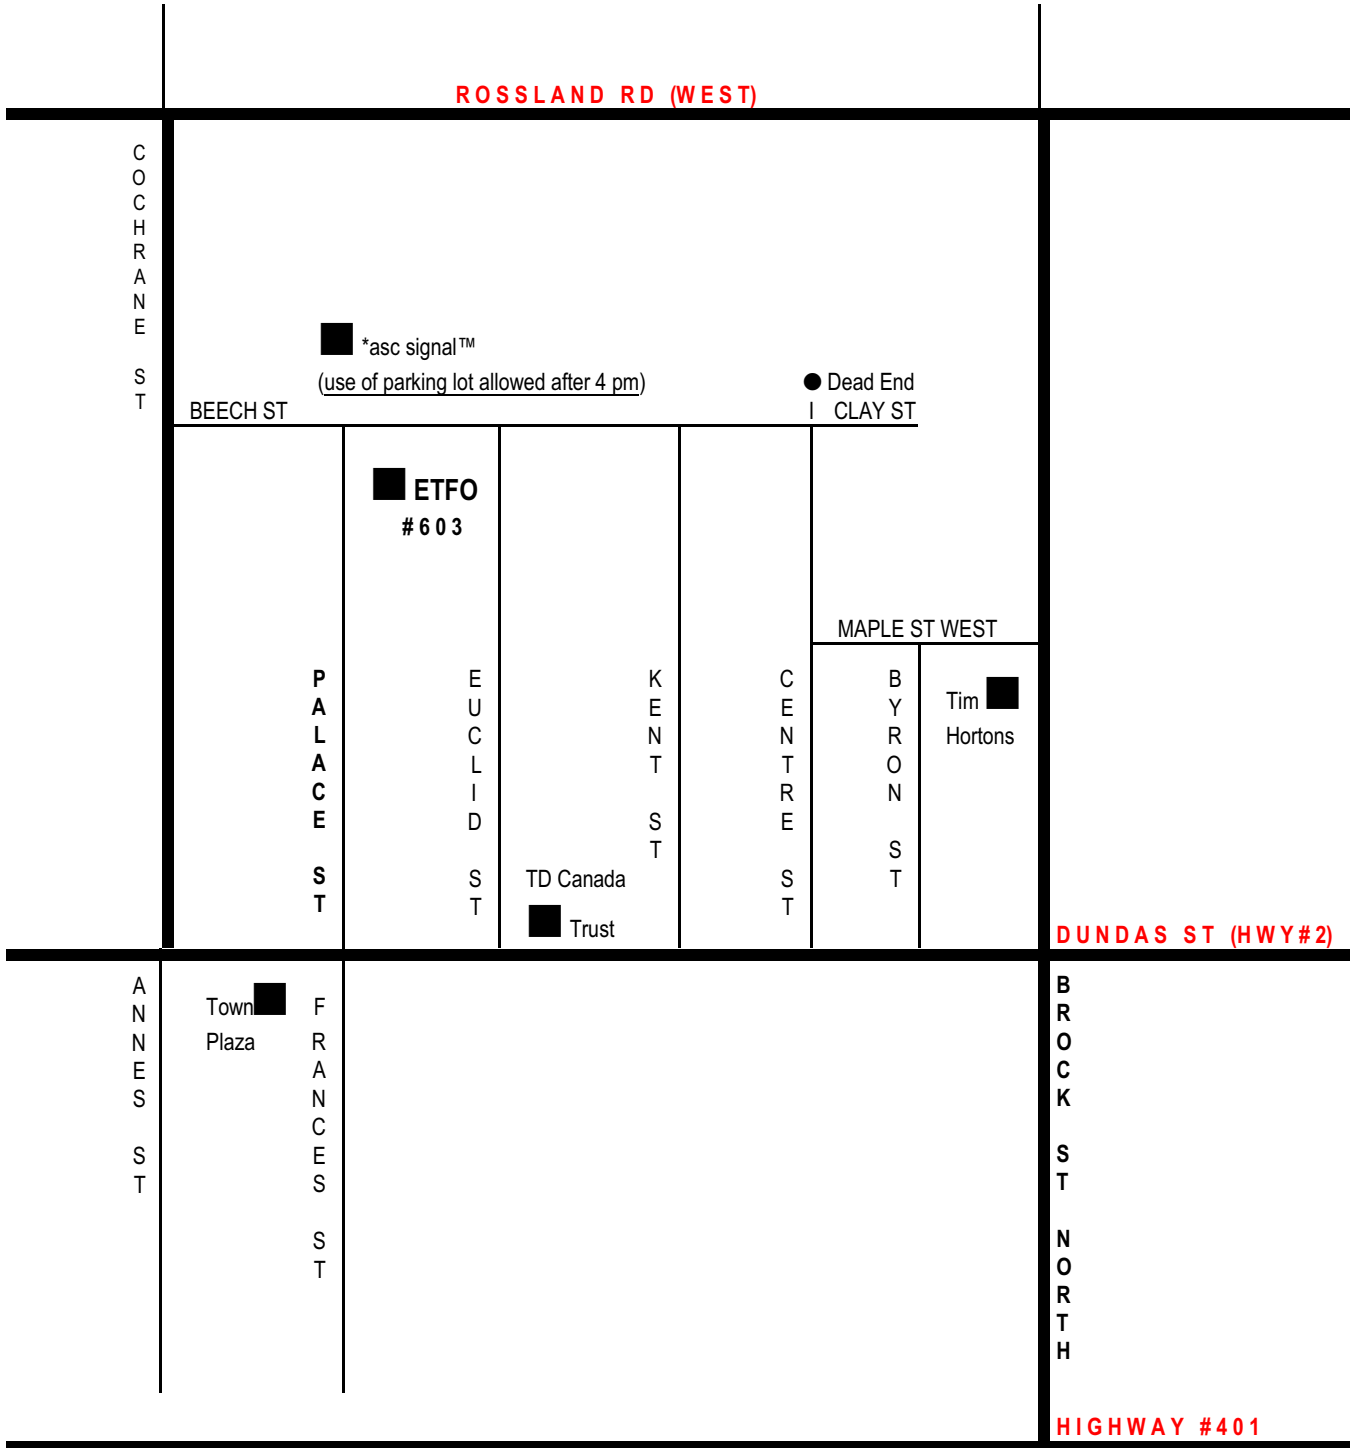

▲
NORTH

◀ AJAX

OSHAWA ▶

(map not to scale - only main streets are noted)

E.T.F.O. — DURHAM LOCAL
603 PALACE STREET, WHITBY
(905) 666-1122

(*use of asc signal™ parking lot allowed after 4 pm)